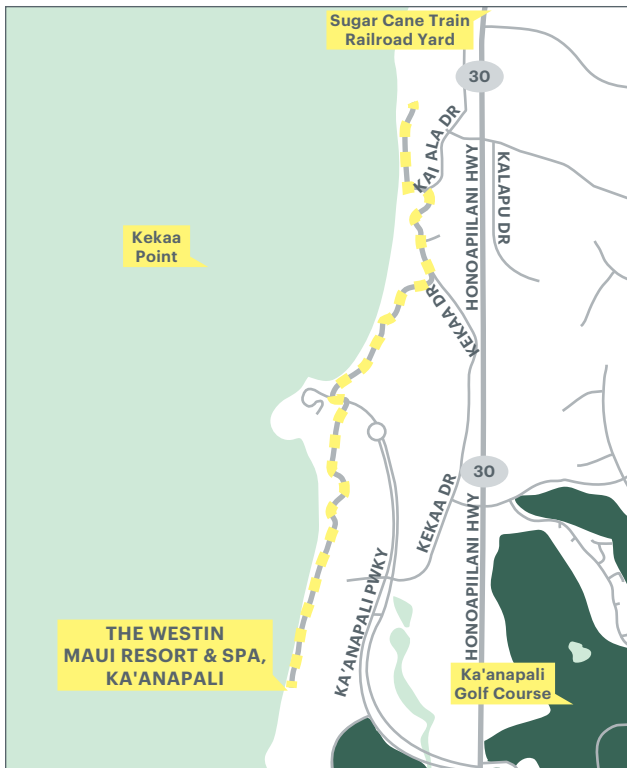

WESTIN *WORKOUT*

Running Map by new balance

■ ■ ■ 1.5 mi

1 mi = 1.6 km

THE WESTIN MAUI RESORT & SPA, KA'ANAPALI
808.667.2525
www.westinmaui.com

1.5 MILE ROUTE

1. From the hotel head to beach and step onto beach walk path, turn right.
2. Follow the path through the Sheraton Maui.
3. Follow the “Ka’anapali beach walk” signs all the way to the Westin Ka’anapali Ocean Resort Villas.
4. Turn around and return to the Westin Maui Resort and Spa.

Disclaimer notice: as a courtesy to our guests the attached running/walking course map identifies distances and routes created by using an independent outside mapping source. This map was not created by the hotel. The identified routes are on city public streets and ways. As the hotel has no direct or indirect control over public areas we urge you to use common sense for your own safety and security. The hotel in no way guarantees the safety or condition of the identified routes. Use of this map is at your own risk. Please observe all rules and posted signs and warnings, including traffic signals.